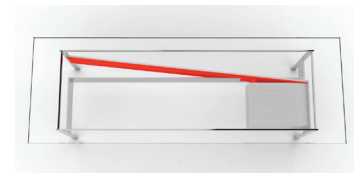

## Cross Roads Desk

Stainless Steel

Glass

Pigmented Lacquer

92x34x29h

Custom sizes, woods and finishes are available for all suitable applications

Please contact us for pricing and production timetable